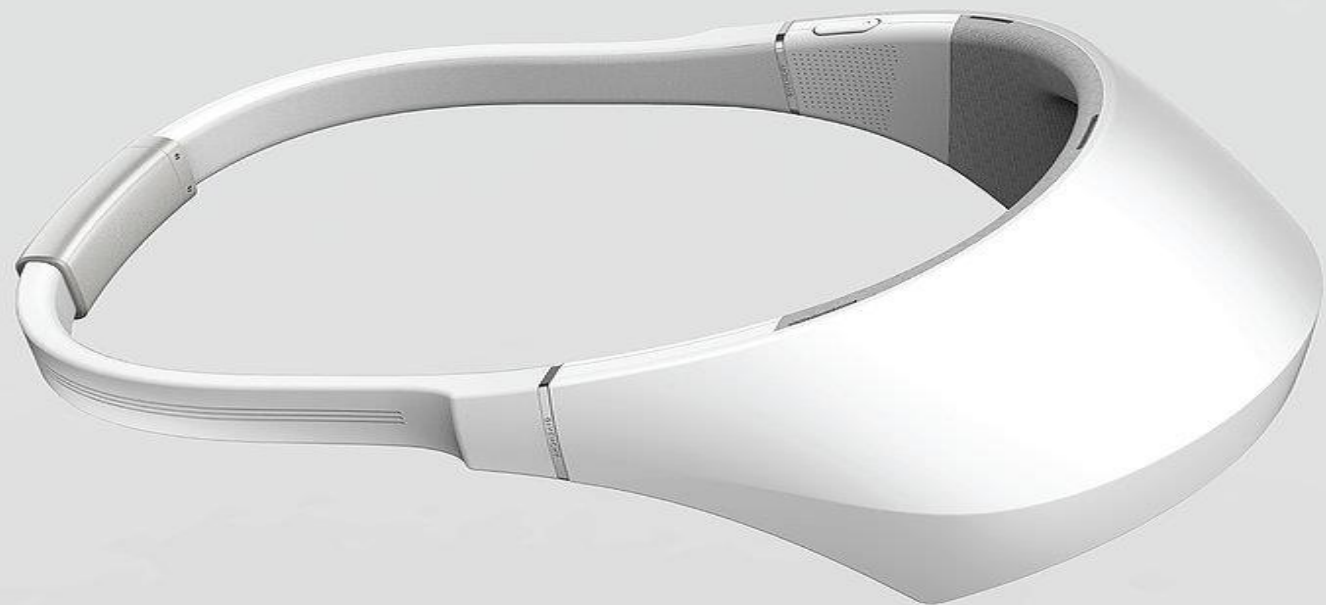

MAISON FONDÉE EN 1826

REALITAT

VIRTUAL

More Real Vision

Display is close to golden ratio, customized 2K+ resolution screen, 800+ PPI for clear image and less distortion

800+
PPI

2400 x 1200
Resolution

72%
NTSC