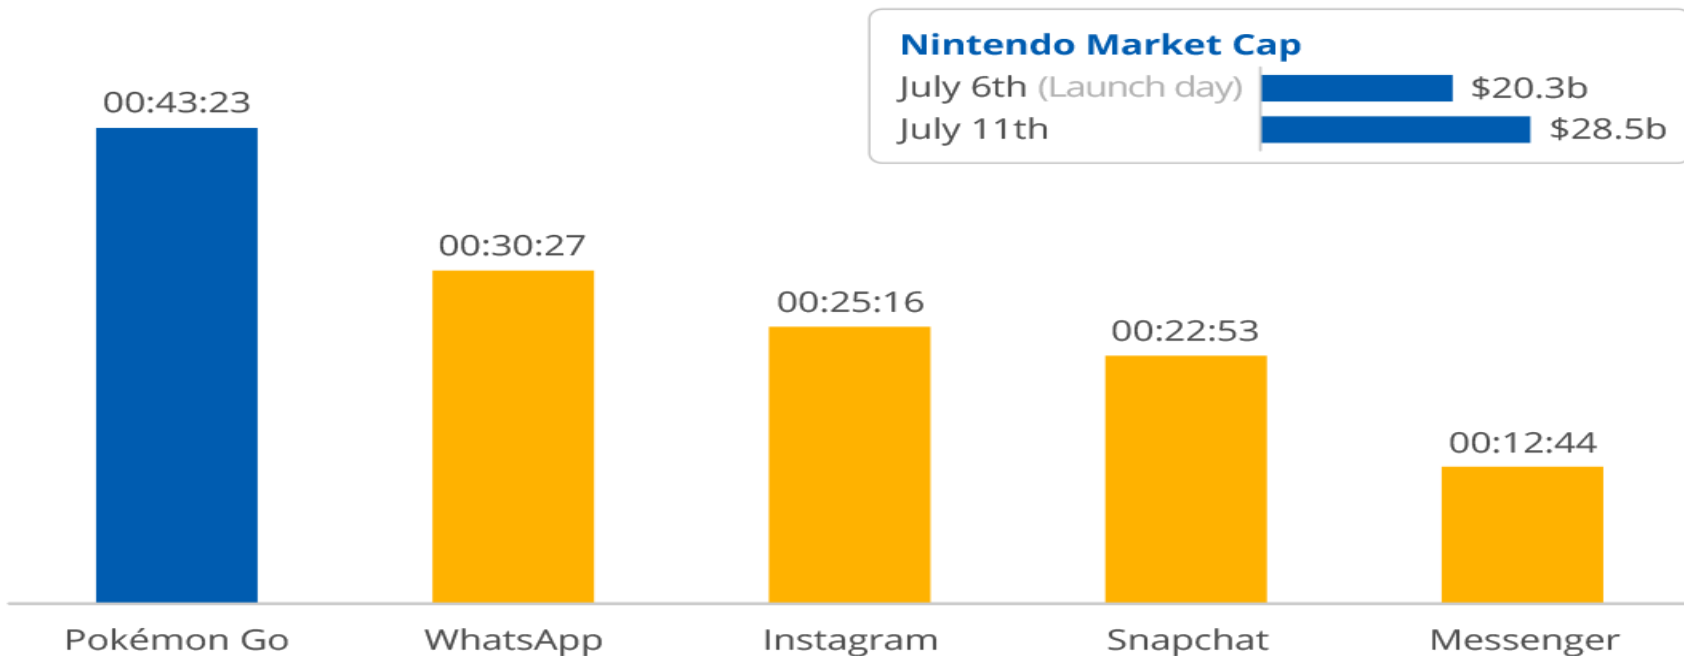

REALITAT

AUGMENTADA

POKÉMON GO

Pokémon Go Usage in Perspective

Average usage time of Android apps in the United States (July 8th, 2016)

Maui

Mon 71°F Tue 74°F Wed 76°F

This product, which contains the charm of Givenchy, can experience both VR and AR simultaneously. Combining virtual reality and augmented reality allows you to enjoy content more realistically and look stylish when viewed from outside.