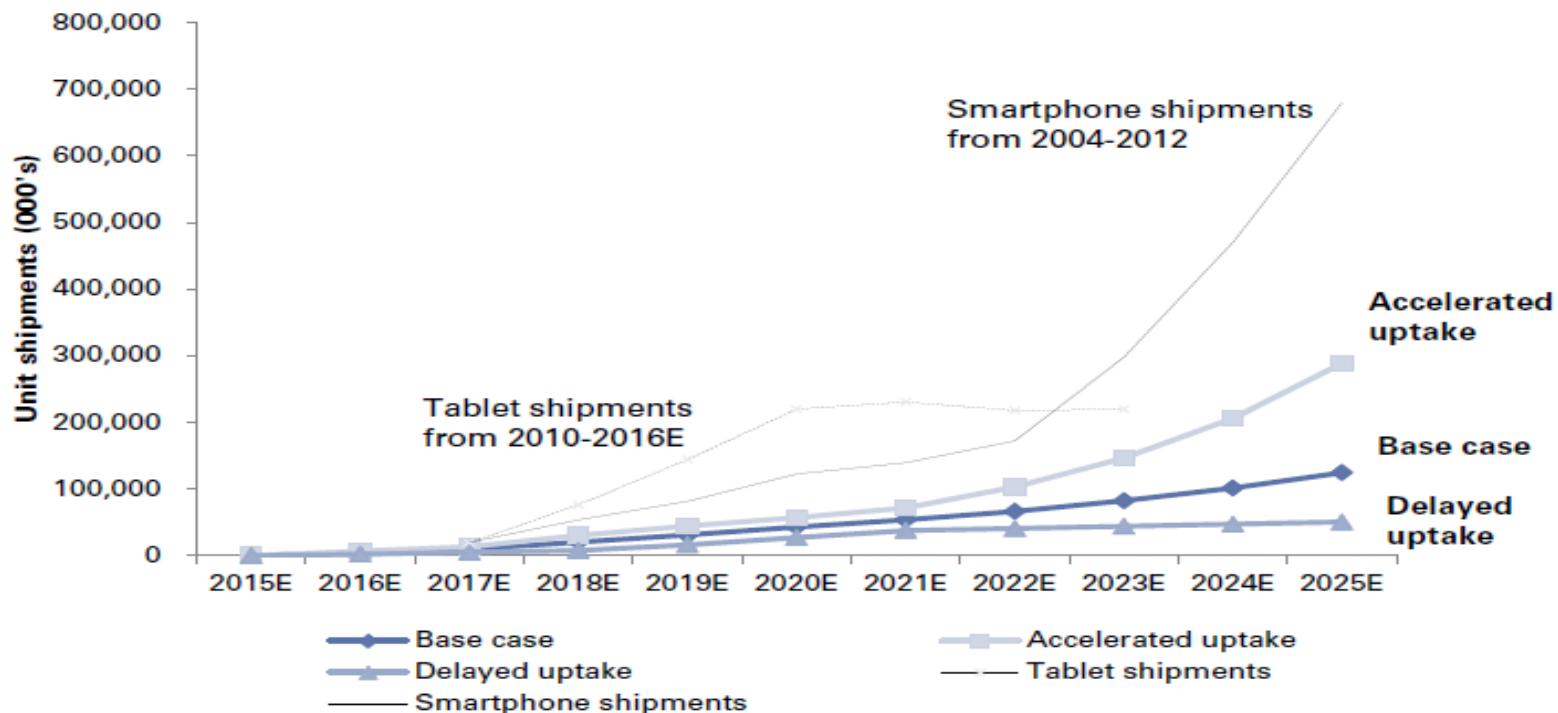

Exhibit 1: Our VR/AR unit forecasts assume far slower adoption than smartphones or tablets

Source: Goldman Sachs Global Investment Research.