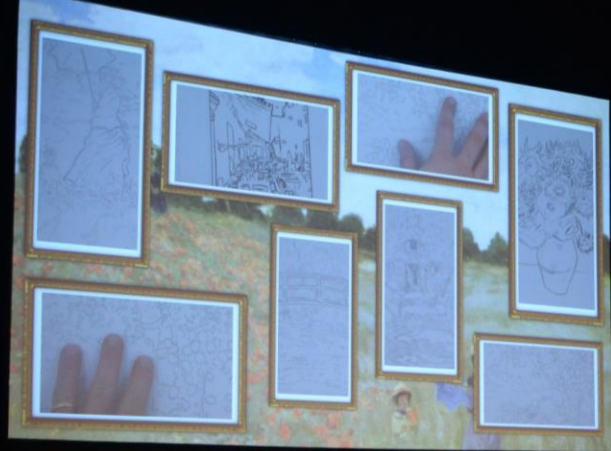

IDEAL

ESPAI INFANTIL
MONET, L'EXPERIÈNCIA IMMERSIVA