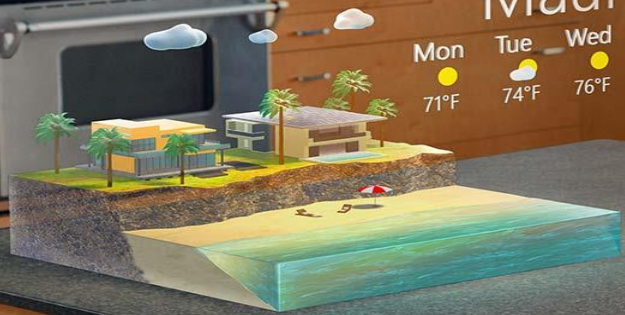

REALITAT

AUGMENTADA

POKÉMON GO

Pokémon Go Usage in Perspective

Average usage time of Android apps in the United States (July 8th, 2016)

Maui

Mon 71°F Tue 74°F Wed 76°F

This product, which contains the charm of Givenchy, can experience both VR and AR simultaneously. Combining virtual reality and augmented reality allows you to enjoy content more realistically and look stylish when viewed from outside.

There is a type 2 that gives you more natural glasses. Lifting the VR lens can change content, change options, and use only AR.

Exhibit 1: Our VR/AR unit forecasts assume far slower adoption than smartphones or tablets