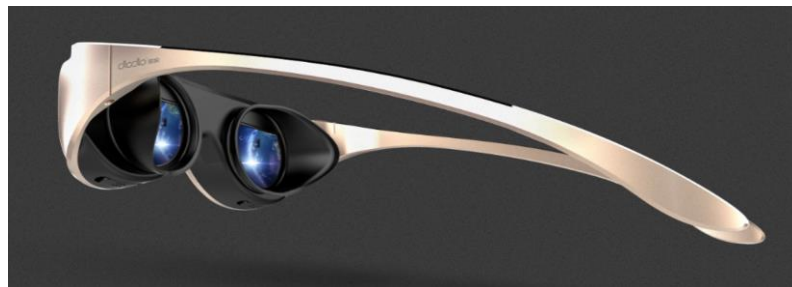

MAISON FONDÉE EN 1826

REALITAT

VIRTUAL

More Real Vision

Display is close to golden ratio, customized 2K+ resolution screen, 800+ PPI for clear image and less distortion

800+
PPI

2400 x 1200
Resolution

72%
NTSC