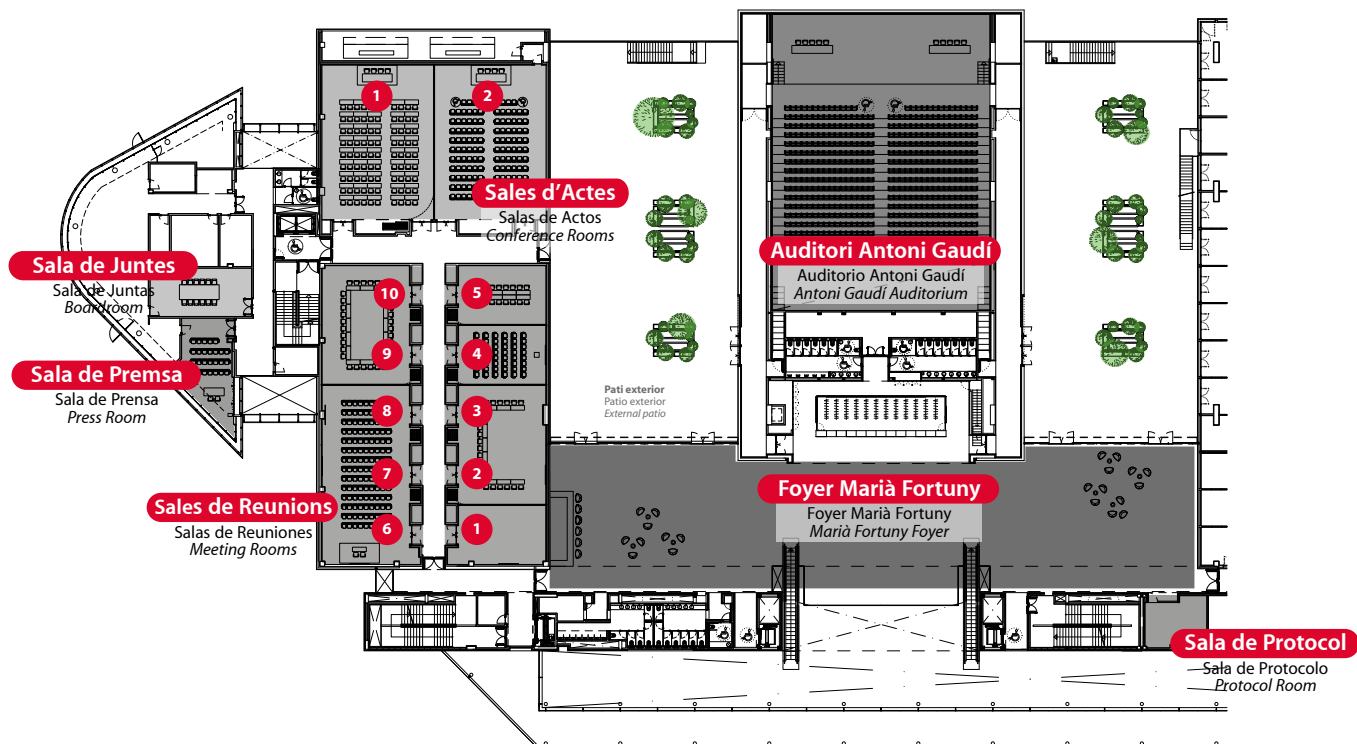

planta primera / planta primera / first floor

capacitats / capacidades / capacity

	Superfície m² Superficie m²	Teatre Teatro Theatre	Escola Escuela School	Banquet Banquete Banquet	Còctel Coctel Cocktail	"U" U
Foyer Marià Fortuny / Foyer Marià Fortuny / Marià Fortuny Foyer	960	-	-	685	799	-
Auditori Antoni Gaudí / Auditorio Antonio Gaudí / Antoni Gaudí Auditorium						
Nivell 1 / Nivel 1 / Level 1	445	544	-	-	-	-
Nivell 2 / Nivel 2 / Level 2	295	210	-	-	-	-
Total	740	754	-	-	-	-
Sales d'Actes / Salas de Actos / Conference Rooms						
Sala d'actes 1 / Sala de Actos 1 / Conference Room 1	184	150	90	115	152	27
Sala d'actes 2 / Sala de Actos 2 / Conference Room 2	184	150	90	115	152	27
Total	368	350	216	230	310	60
Sales de Reunions / Salas de Reuniones / Meeting Rooms						
Sala de Reunions 1 / Sala de Reuniones 1 / Meeting Room 1	54	50	33	37	43	8
Sala de Reunions 2 / Sala de Reuniones 2 / Meeting Room 2	54	50	33	37	43	8
Sala de Reunions 3 / Sala de Reuniones 3 / Meeting Room 3	54	50	33	37	43	8
Sala de Reunions 4 / Sala de Reuniones 4 / Meeting Room 4	54	50	33	37	43	8
Sala de Reunions 5 / Sala de Reuniones 5 / Meeting Room 5	54	50	33	37	43	8
Sala de Reunions 6 / Sala de Reuniones 6 / Meeting Room 6	54	50	33	37	43	8
Sala de Reunions 7 / Sala de Reuniones 7 / Meeting Room 7	54	50	33	37	43	8
Sala de Reunions 8 / Sala de Reuniones 8 / Meeting Room 8	54	50	33	37	43	8
Sala de Reunions 9 / Sala de Reuniones 9 / Meeting Room 9	54	50	33	37	43	8
Sala de Reunions 10 / Sala de Reuniones 10 / Meeting Room 10	54	50	33	37	43	8
Total	540	450	338	386	450	79
Sala de Juntas / Sala de Juntas / Boardroom	50	-	-	-	-	-
Sala de Premsa / Sala de Premsa / Press Room	50	-	-	-	-	-
Sala de Protocol / Sala de Protocolo / Protocol Room	30	-	-	-	-	-