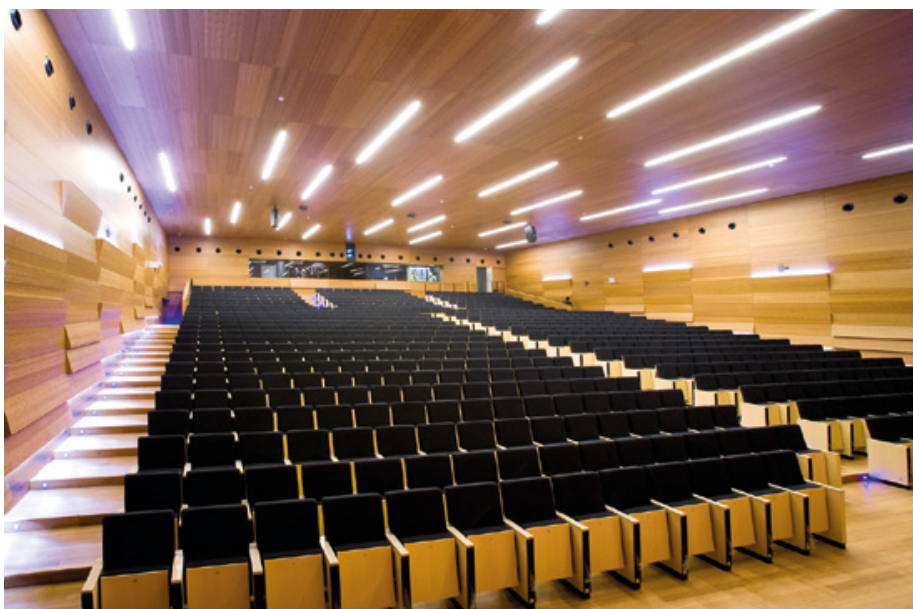

Auditori Antoni Gaudí
Auditorio Antonio Gaudí / Antoni Gaudí Auditorium