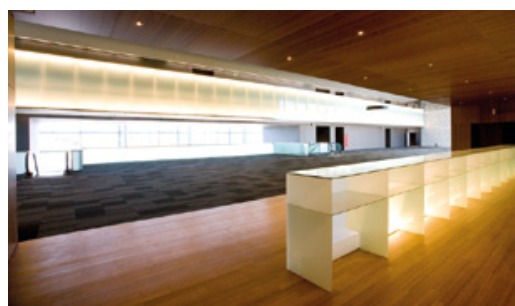

Foyer Marià Fortuny
Foyer Marià Fortuny / Marià Fortuny Foyer